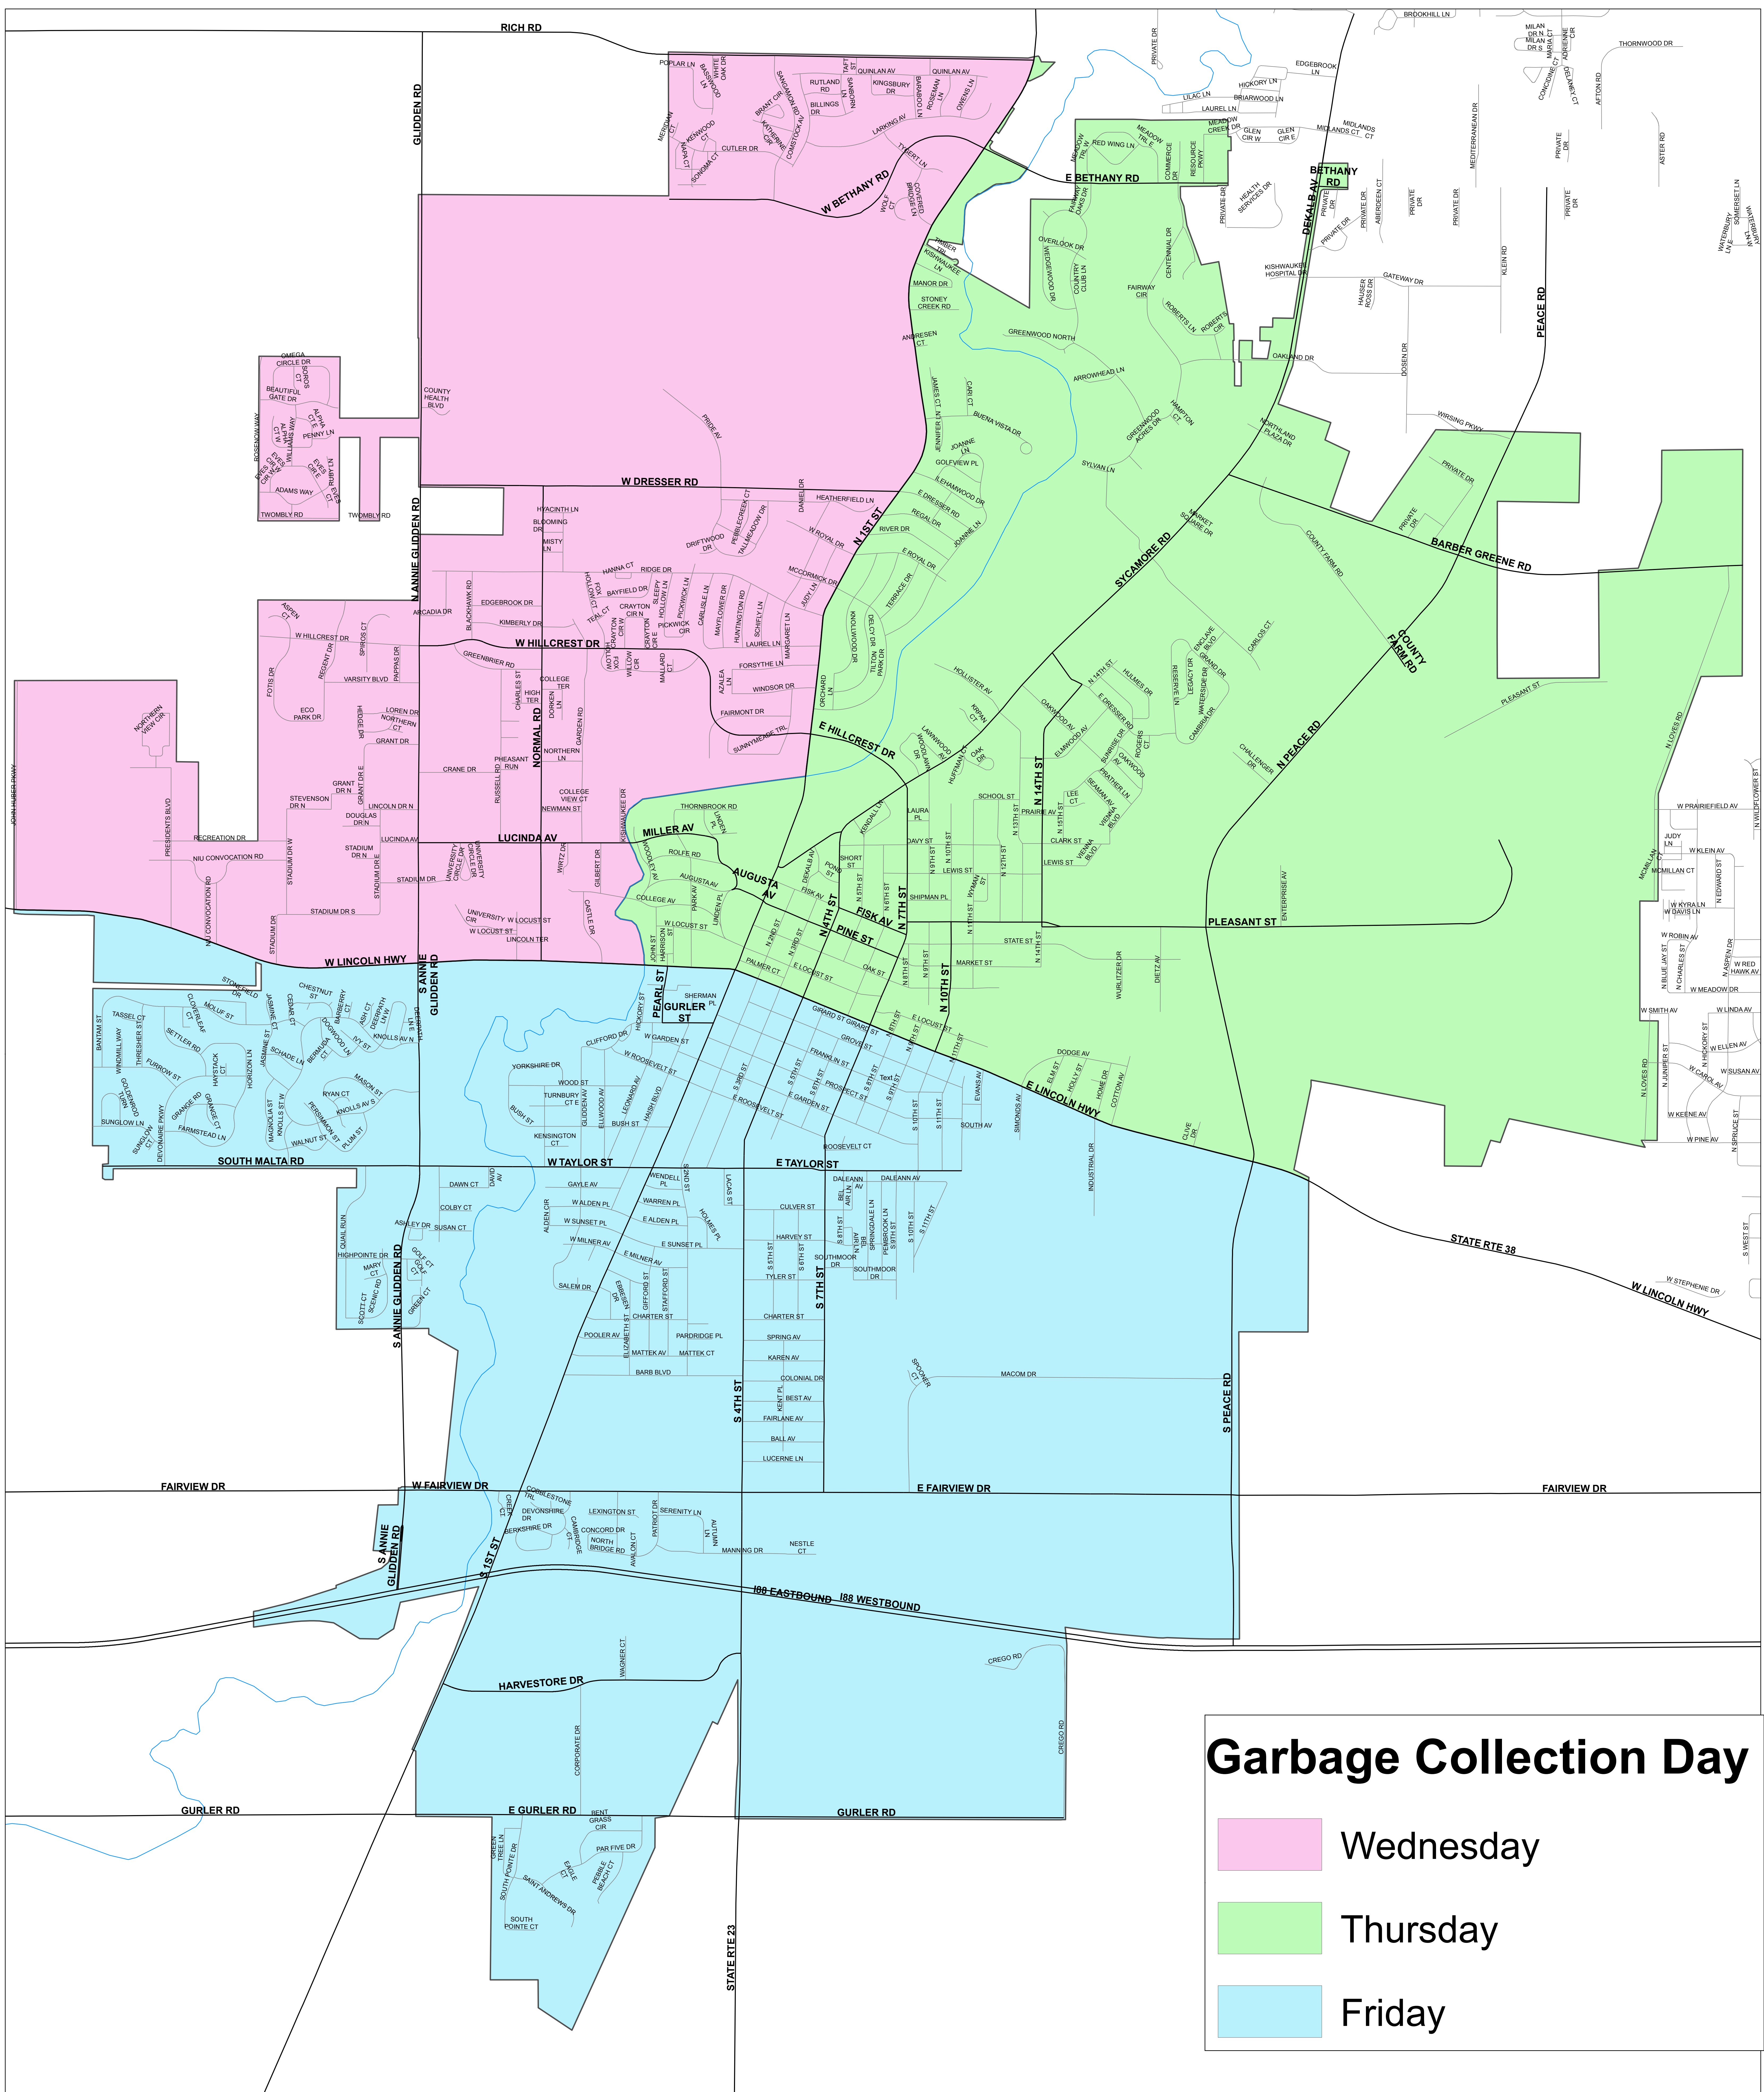

Garbage Collection Areas

Garbage Collection Day

- Wednesday
- Thursday
- Friday