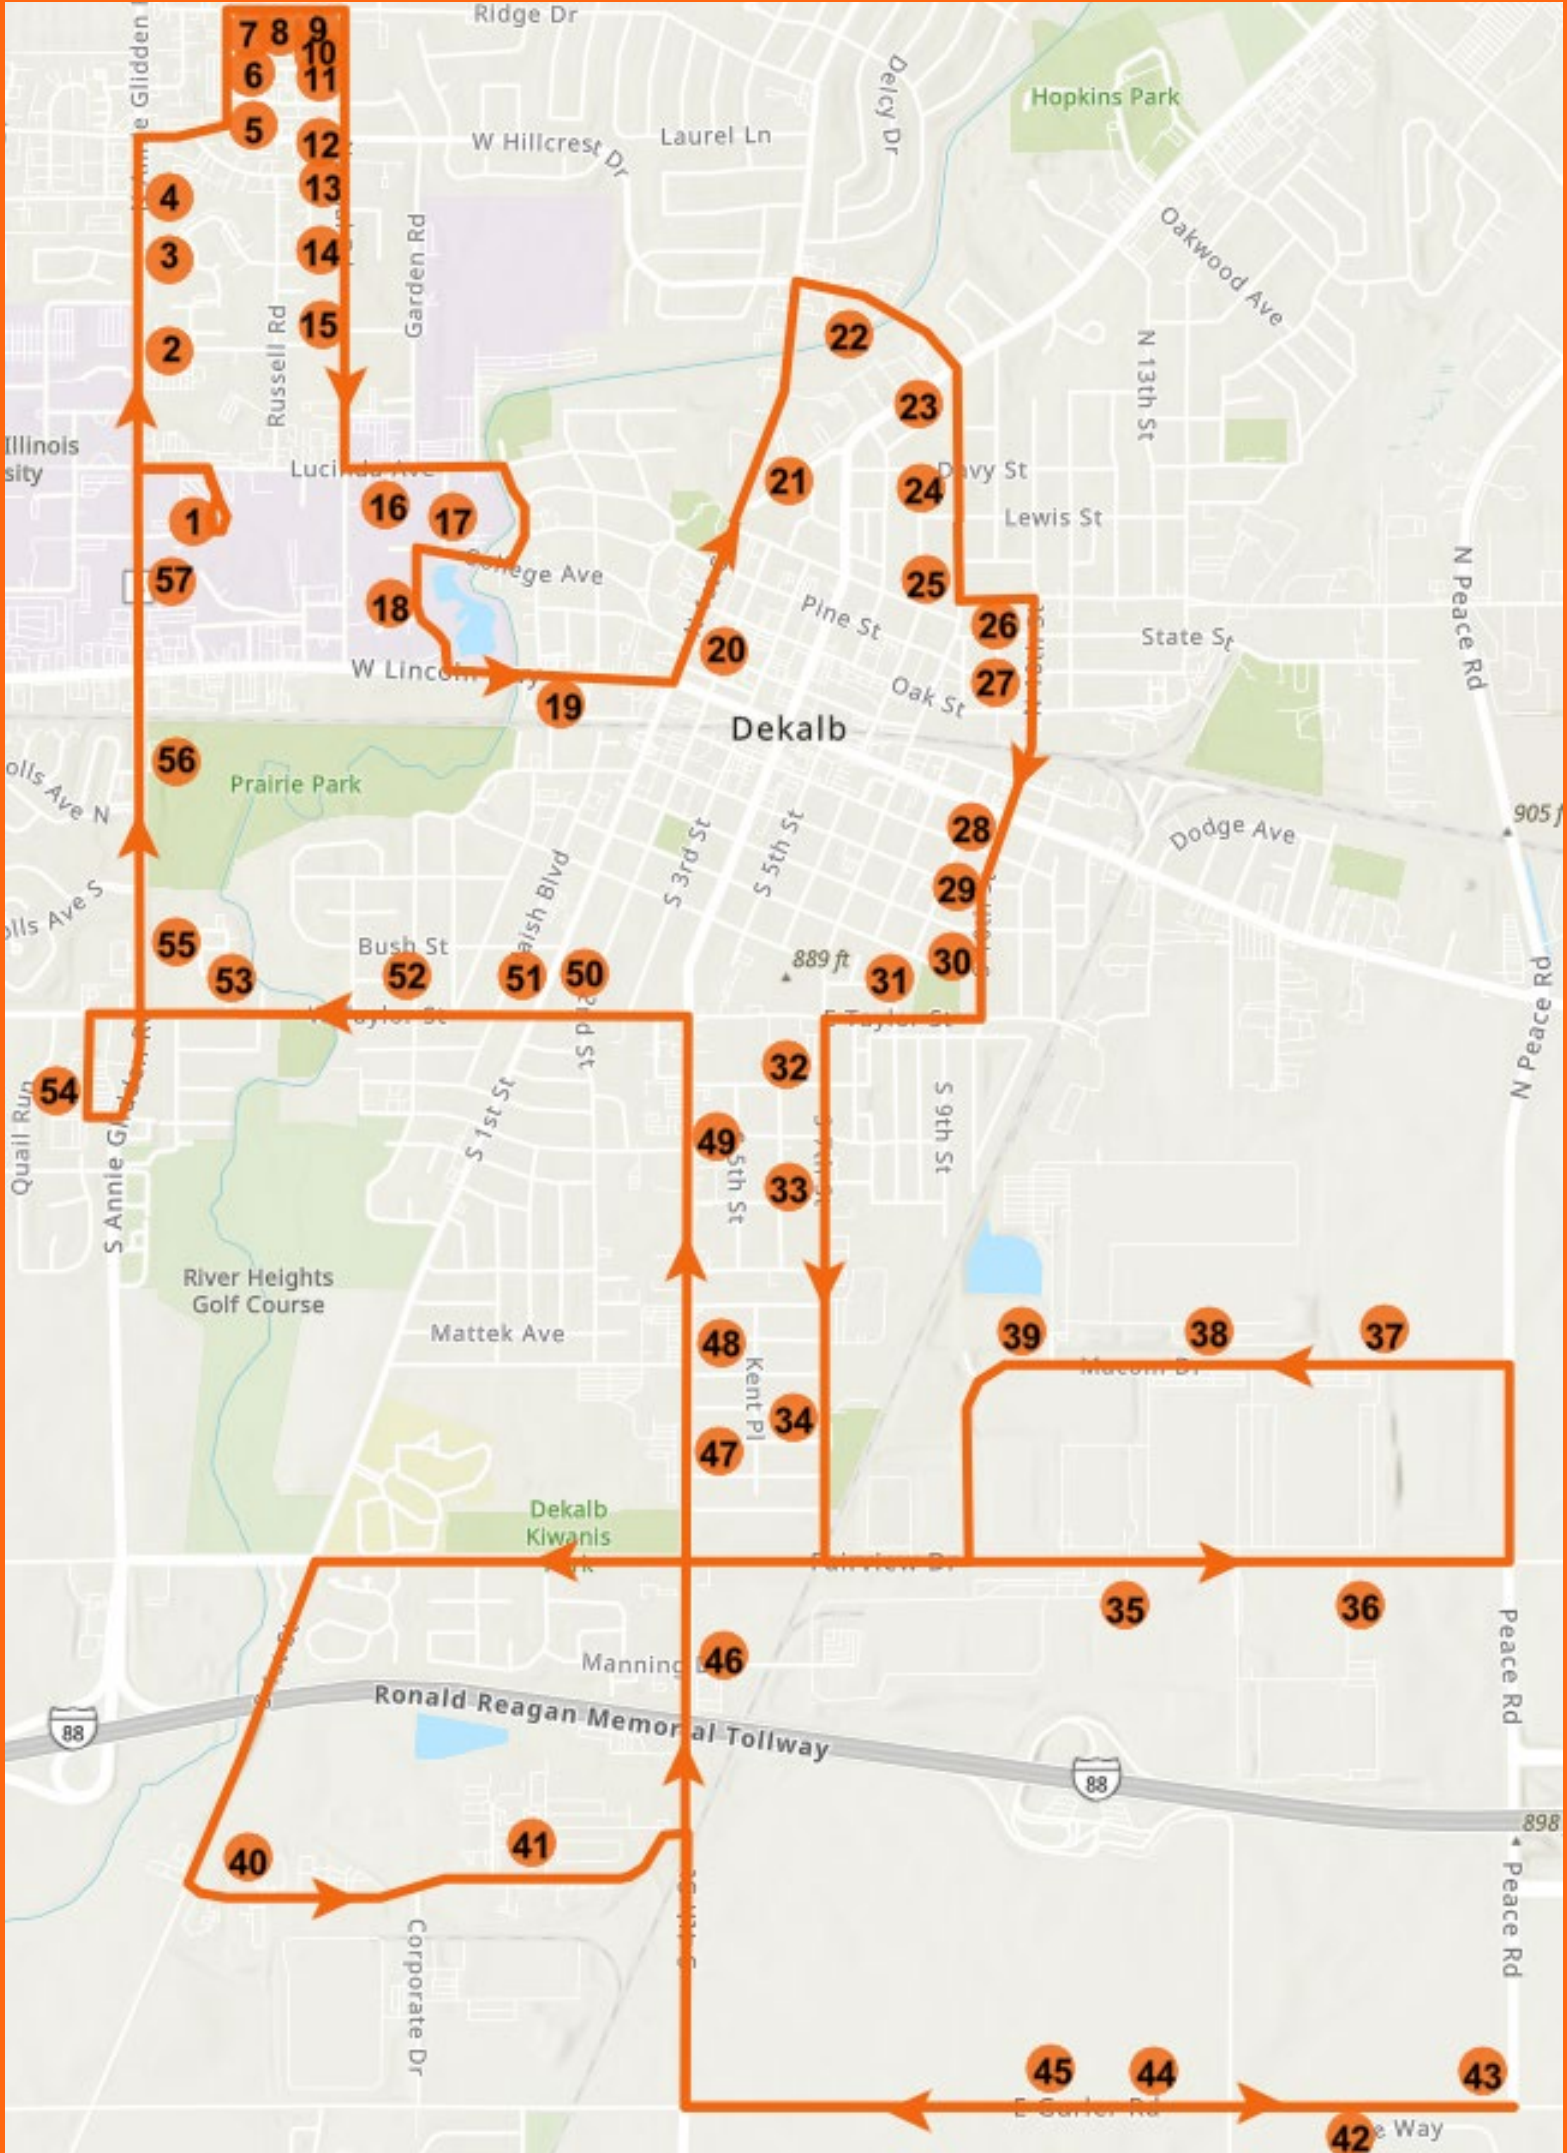

Route 19 – Full Service

Outbound Monday - Sunday				
DuSable Turn Around	Amber Manor Apts	West Lincoln Hwy at Pearl St	N 7 th St at E Locust St	10 th St at E Locust St
12:00a	12:04a	12:09a	12:15a	12:17a
1:00a	1:04a	1:09a	1:15a	1:17a
2:00a	2:04a	2:09a	2:15a	2:17a
3:00a	3:04a	3:09a	3:15a	3:17a
4:00a	4:04a	4:09a	4:15a	4:17a
5:00a	5:04a	5:09a	5:15a	5:17a
6:00a	6:04a	6:09a	6:15a	6:17a
7:00a	7:04a	7:09a	7:15a	7:17a
8:00a	8:04a	8:09a	8:15a	8:17a
9:00a	9:04a	9:09a	9:15a	9:17a
10:00a	10:04a	10:09a	10:15a	10:17a
11:00a	11:04a	11:09a	11:15a	11:17a
12:00p	12:04p	12:09p	12:15p	12:17p
1:00p	1:04p	1:09p	1:15p	1:17p
2:00p	2:04p	2:09p	2:15p	2:17p
3:00p	3:04p	3:09p	3:15p	3:17p
4:00p	4:04p	4:09p	4:15p	4:17p
5:00p	5:04p	5:09p	5:15p	5:17p
6:00p	6:04p	6:09p	6:15p	6:17p
7:00p	7:04p	7:09p	7:15p	7:17p
8:00p	8:04p	8:09p	8:15p	8:17p
9:00p	9:04p	9:09p	9:15p	9:17p
10:00p	10:04p	10:09p	10:15p	10:17p
11:00p	11:04p	11:09p	11:15p	11:17p

Route 19 – Full Service

Downtown DeKalb • Greek Row • Kindercare • Facebook • Ferrara Candy • 3M • Harvestore Dr • Annie Glidden • Schnucks •

NIU ETA Spot Tracker [Link](https://dekalbpublic.etaspot.net/)
[https://dekalbpublic.etaspot.net/?](https://dekalbpublic.etaspot.net/)

City of DeKalb Transit / Huskie Line

Route 19 Full Service

Servicing: Annie Glidden Rd, Taylor St, Park 88, Ferrara Candy Packaging Center, Facebook / META, 3M Distribution Center, Target DC Shipping, Harvestore Dr, Clinton Rosette Middle School, Founders Elem School, Huntley Middle School, Lincoln Elem School, Schnucks, Greek Row