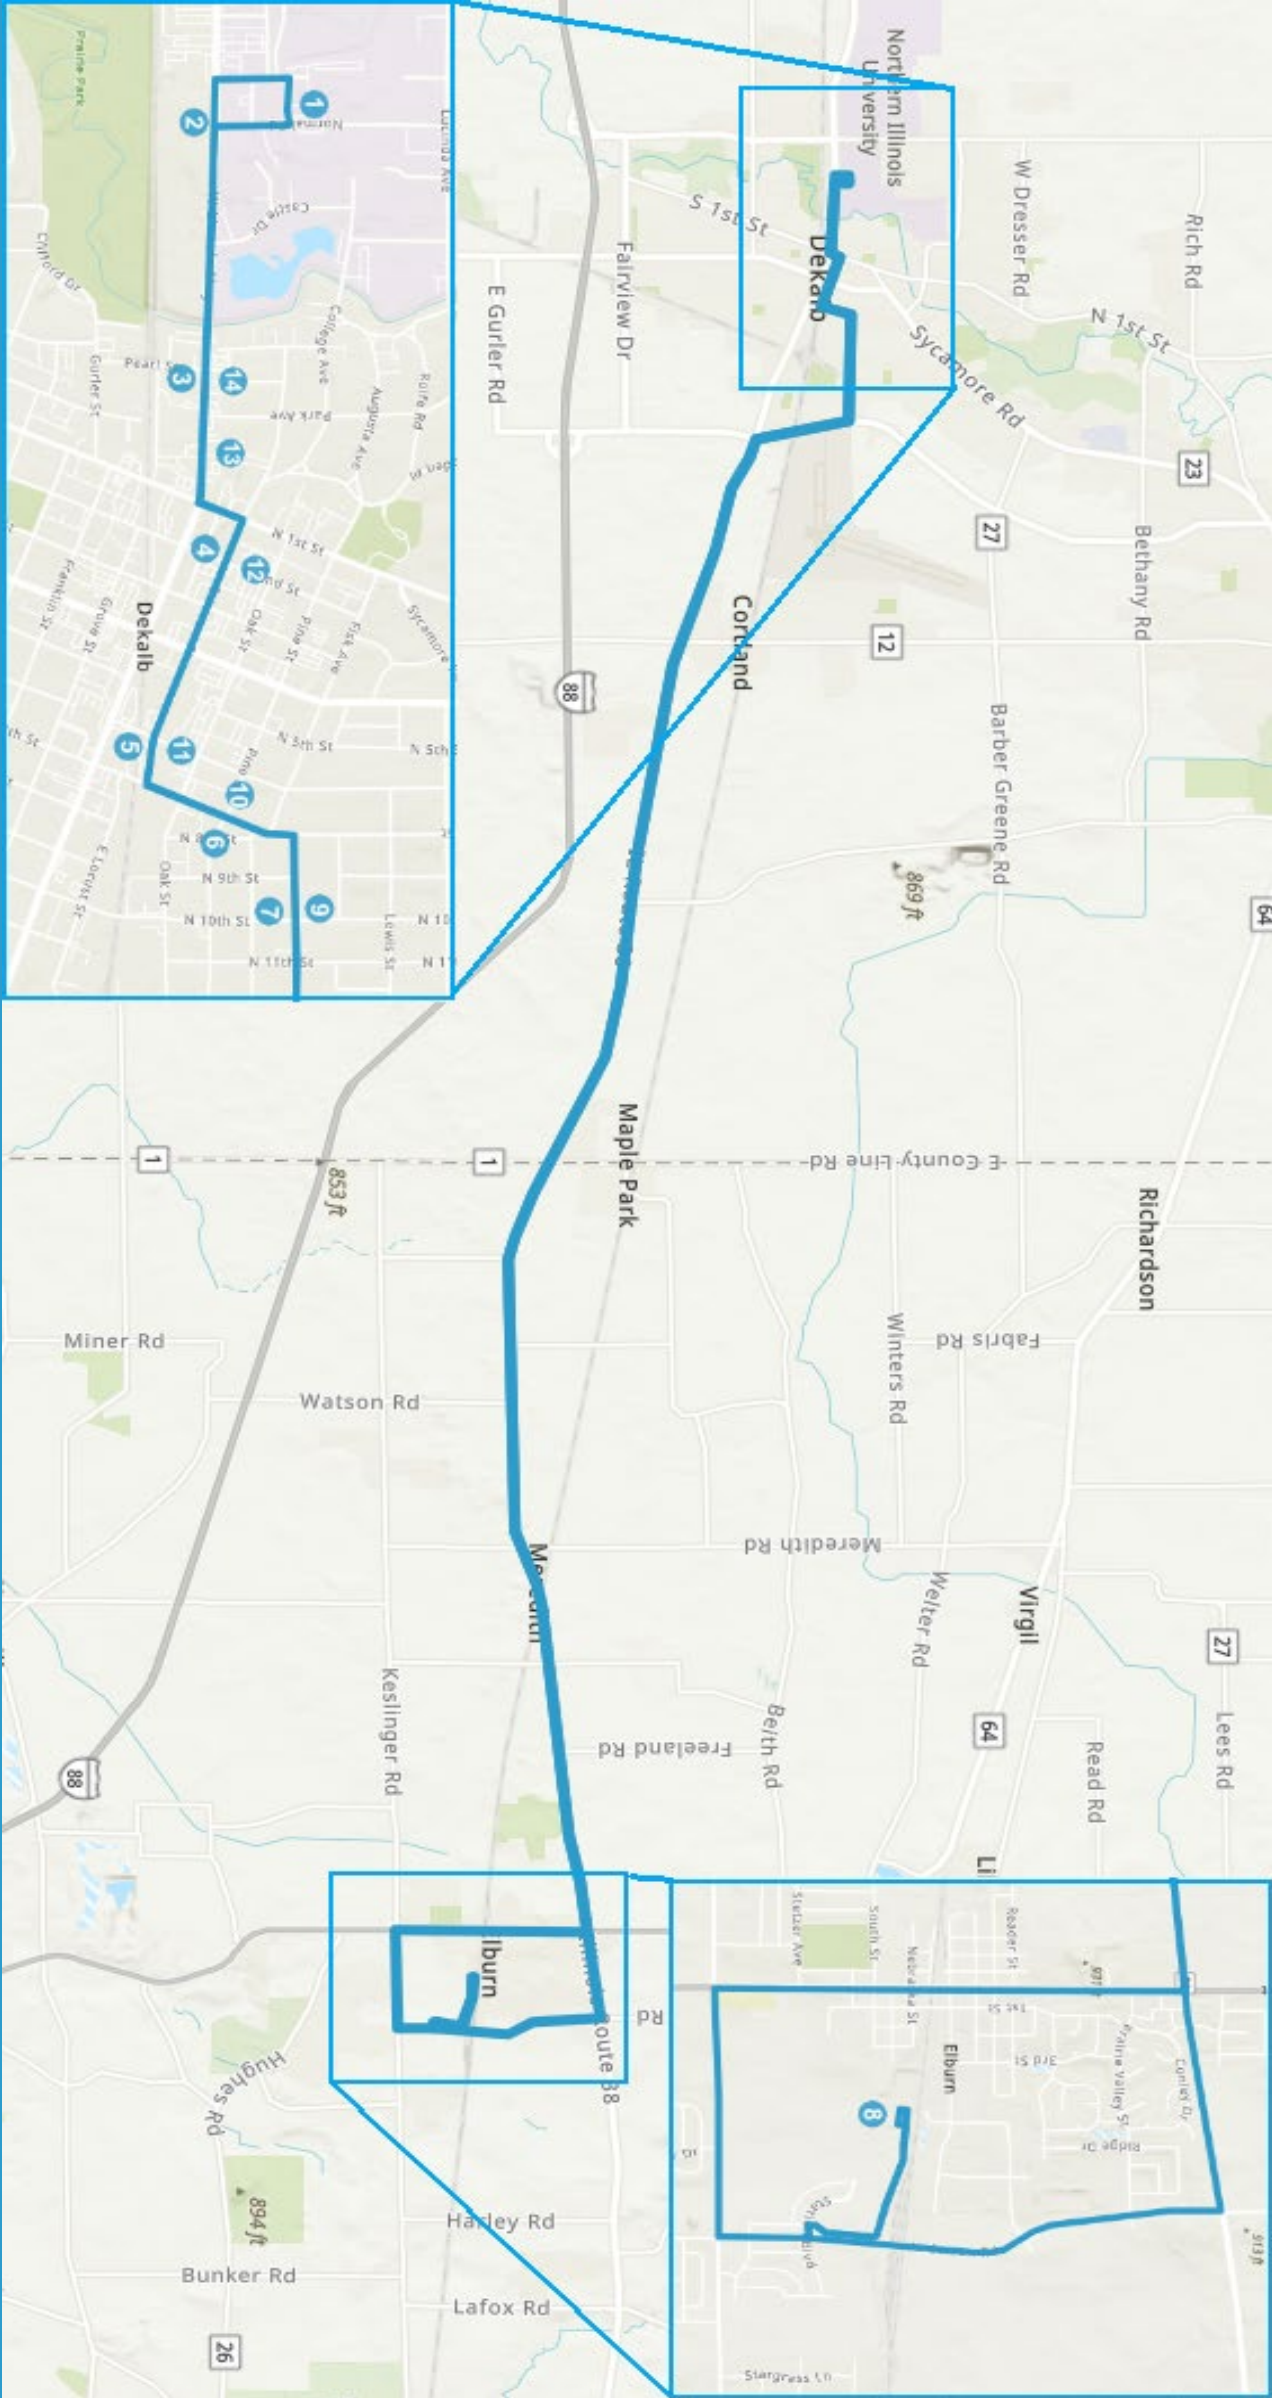

City of DeKalb Transit / Huskie Line

Servicing: NIU • Lincoln Hwy • Downtown DeKalb • Pleasant St • Elburn Train Station

Route 12 Full Service

Available Stops 12

1 W Locust St at Normal St WB LO	Stop #456	7 Pleasant St at N 10th St EB	Stop #667	13 W Lincoln Hwy at Park Ave	Stop #574
2 W Lincoln Hwy at Normal Rd EB	Stop #444	8 Elburn Metra Station Stop	Stop #662	14 W Lincoln Hwy at Pearl St WB	Stop #598
3 W Lincoln Hwy at Pearl St EB	Stop #536	9 Pleasant St at N 10th St WB	Stop #657	15 W Lincoln Hwy at Normal St WB	Stop #665
4 E Locust St at 2nd St EB	Stop #623	10 N 7th St at Pine St SB	Stop #591	16 W Locust St at Normal St WB LO	Stop #456
5 E Locust St at 6th St EB	Stop #624	11 E Locust St at 6th St WB	Stop #572		
6 N 7th St at Pine St NB	Stop #547	12 E Locust St at 2nd St WB	Stop #490