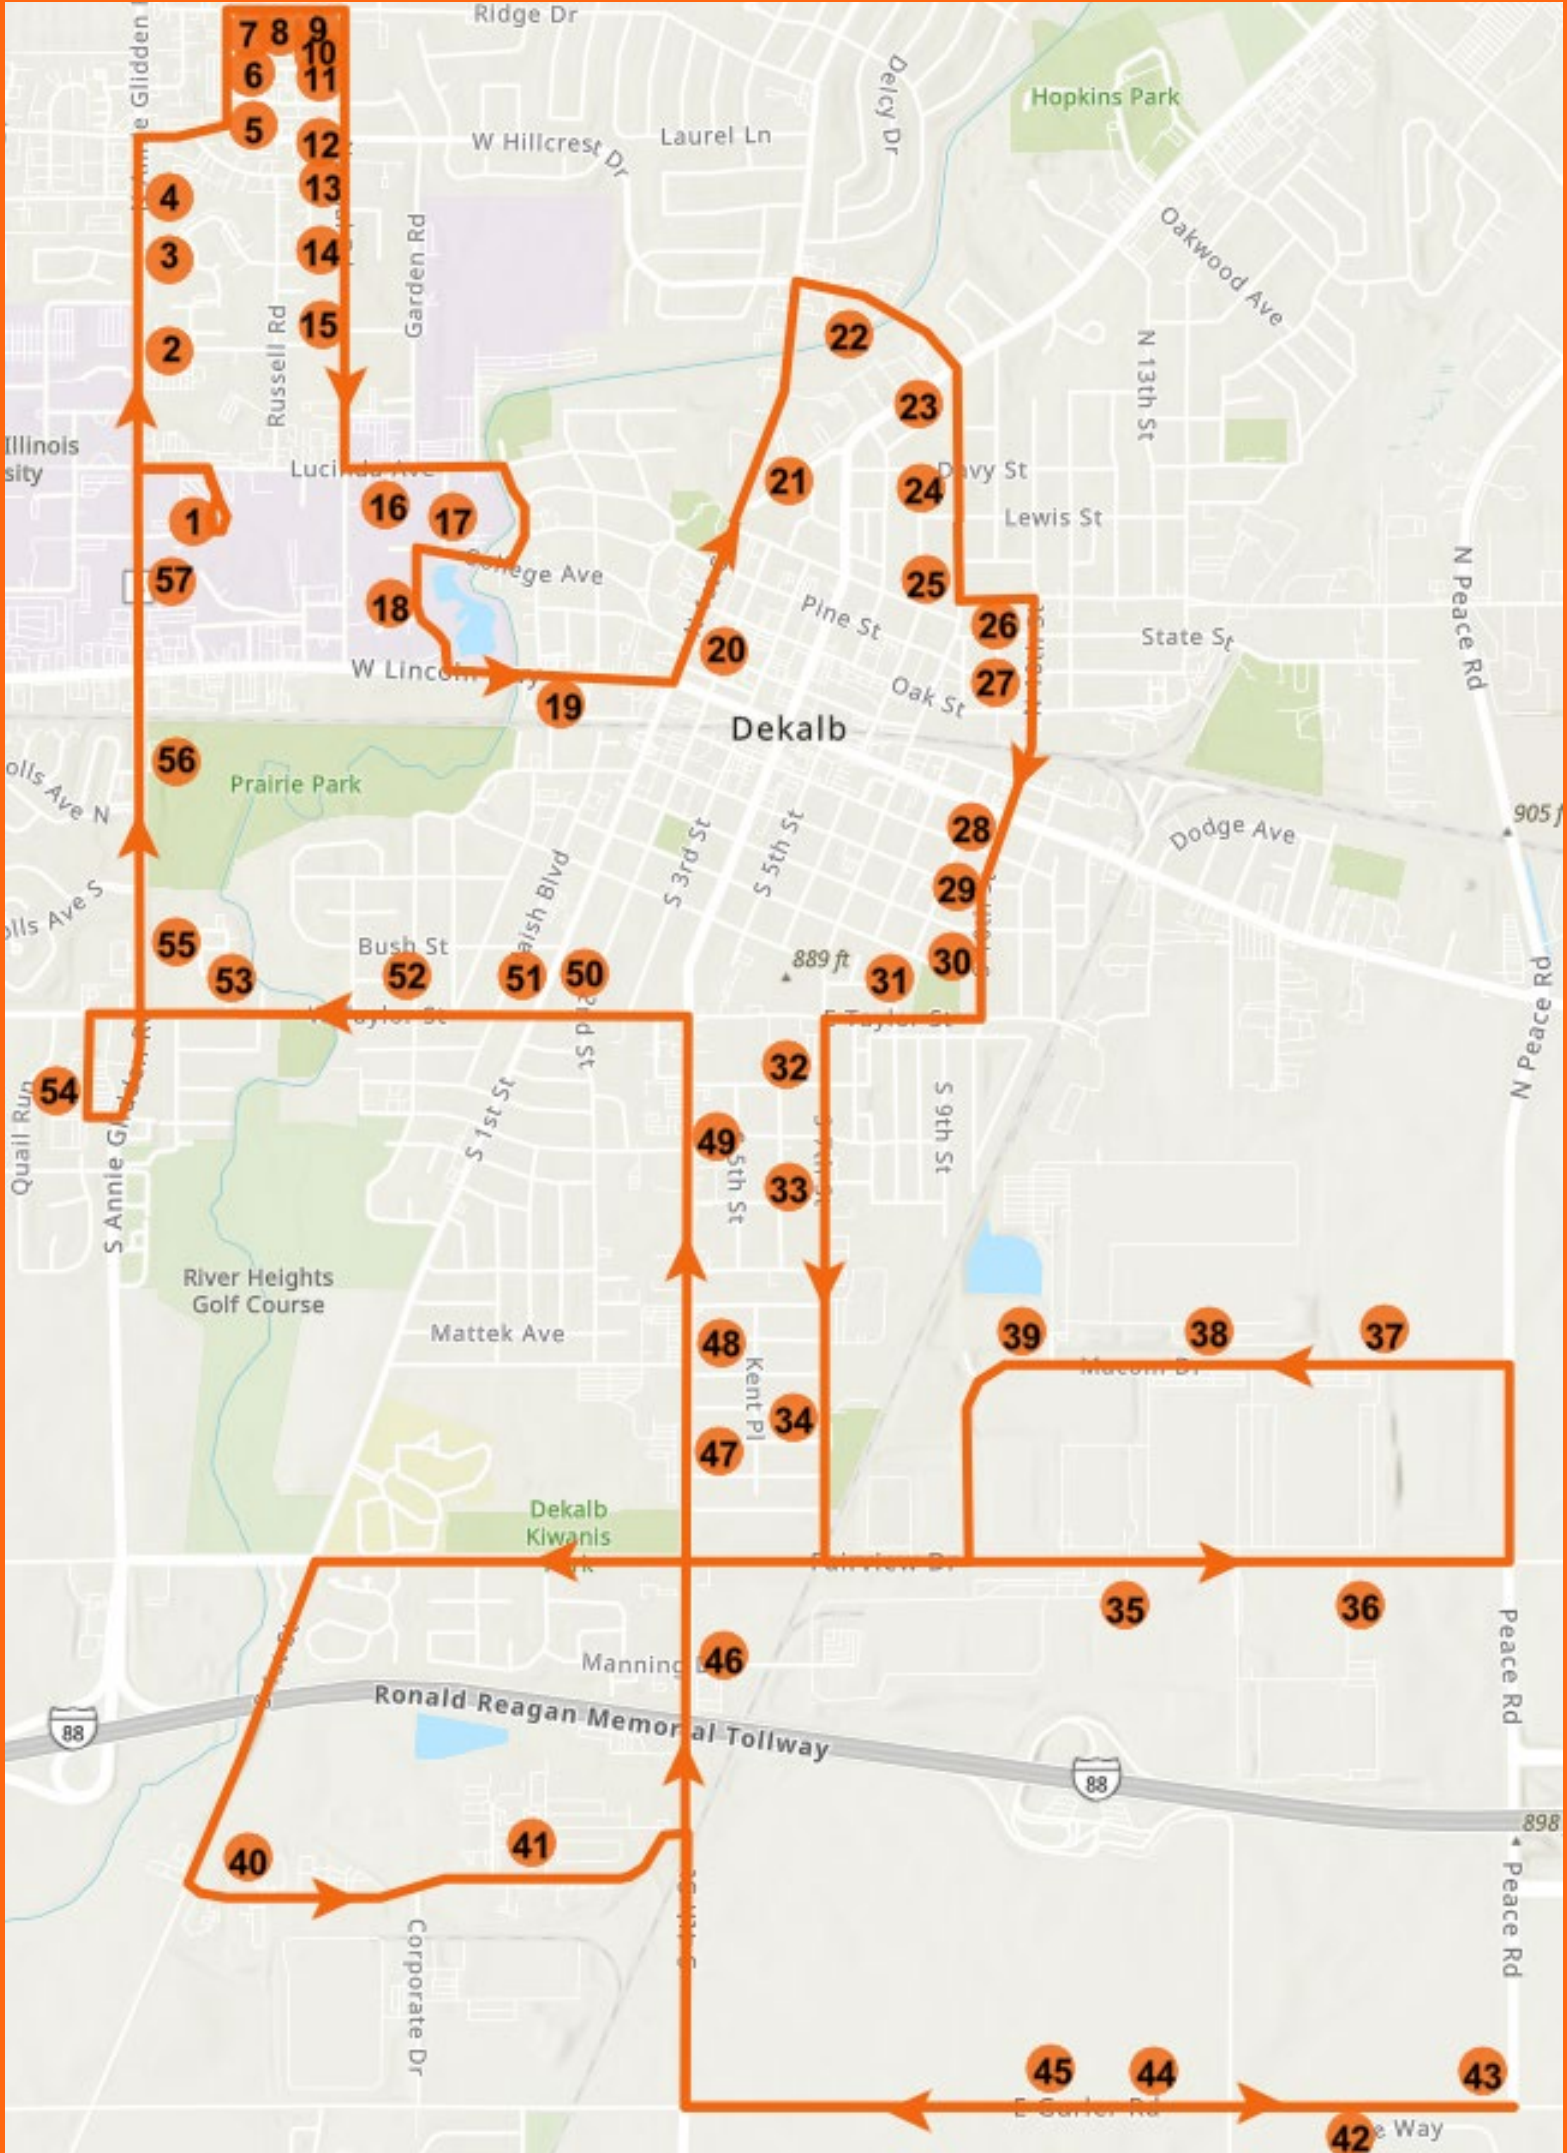

Route 19 – Break Service

Inbound Monday - Sunday					
Fairview Dr at Macon Dr (Nestle)	Macom Dr at Target Dist. Cntr.	Gurler Rd at Peace Rd (Circle)	S 4 th at Manning Dr	Schnucks	DuSable Turn Around
12:22a	12:26a	12:37a	12:41a	12:47a	12:52a
1:22a	1:26a	1:37a	1:41a	1:47a	1:52a
2:22a	2:26a	2:37a	2:41a	2:47a	2:52a
3:22a	3:26a	3:37a	3:41a	3:47a	3:52a
4:22a	4:26a	4:37a	4:41a	4:47a	4:52a
5:22a	5:26a	5:37a	5:41a	5:47a	5:52a
6:22a	6:26a	6:37a	6:41a	6:47a	6:52a
7:22a	7:26a	7:37a	7:41a	7:47a	7:52a
8:22a	8:26a	8:37a	8:41a	8:47a	8:52a
9:22a	9:26a	9:37a	9:41a	9:47a	9:52a
10:22a	10:26a	10:37a	10:41a	10:47a	10:52a
11:22a	11:26a	11:37a	11:41a	11:47a	11:52a
12:22p	12:26p	12:37p	12:41p	12:47p	12:52p
1:22p	1:26p	1:37p	1:41p	1:47p	1:52p
2:22p	2:26p	2:37p	2:41p	2:47p	2:52p
3:22p	3:26p	3:27p	3:41p	3:47p	3:52p
4:22p	4:26p	4:37p	4:41p	4:47p	4:52p
5:22p	5:26p	5:37p	5:41p	5:47p	5:52p
6:22p	6:26p	6:37p	6:41p	6:47p	6:52p
7:22p	7:26p	7:37p	7:41p	7:47p	7:52p
8:22p	8:26p	8:37p	8:41p	8:47p	8:52p
9:22p	9:26p	9:37p	9:41p	9:47p	9:52p
10:22p	10:26p	10:37p	10:41p	10:47p	10:52p
11:22p	11:26p	11:37p	11:41p	11:41p	11:52p

Route 19 – Break Service

Downtown DeKalb • Greek Row • Kindercare • Facebook • Ferrara Candy • 3M • Harvestore Dr • Annie Glidden • Schnucks •

NIU ETA Spot Tracker [Link](https://dekalbpublic.etaspot.net/)
[https://dekalbpublic.etaspot.net/?](https://dekalbpublic.etaspot.net/)

City of DeKalb Transit / Huskie Line

Route 19 Break Service

Servicing: Annie Glidden Rd, Taylor St, Park 88, Ferrara Candy Packaging Center, Facebook / META, 3M Distribution Center, Target DC Shipping, Harvestore Dr, Clinton Rosette Middle School, Founders Elem School, Huntley Middle School, Lincoln Elem School, Schnucks, Greek Row