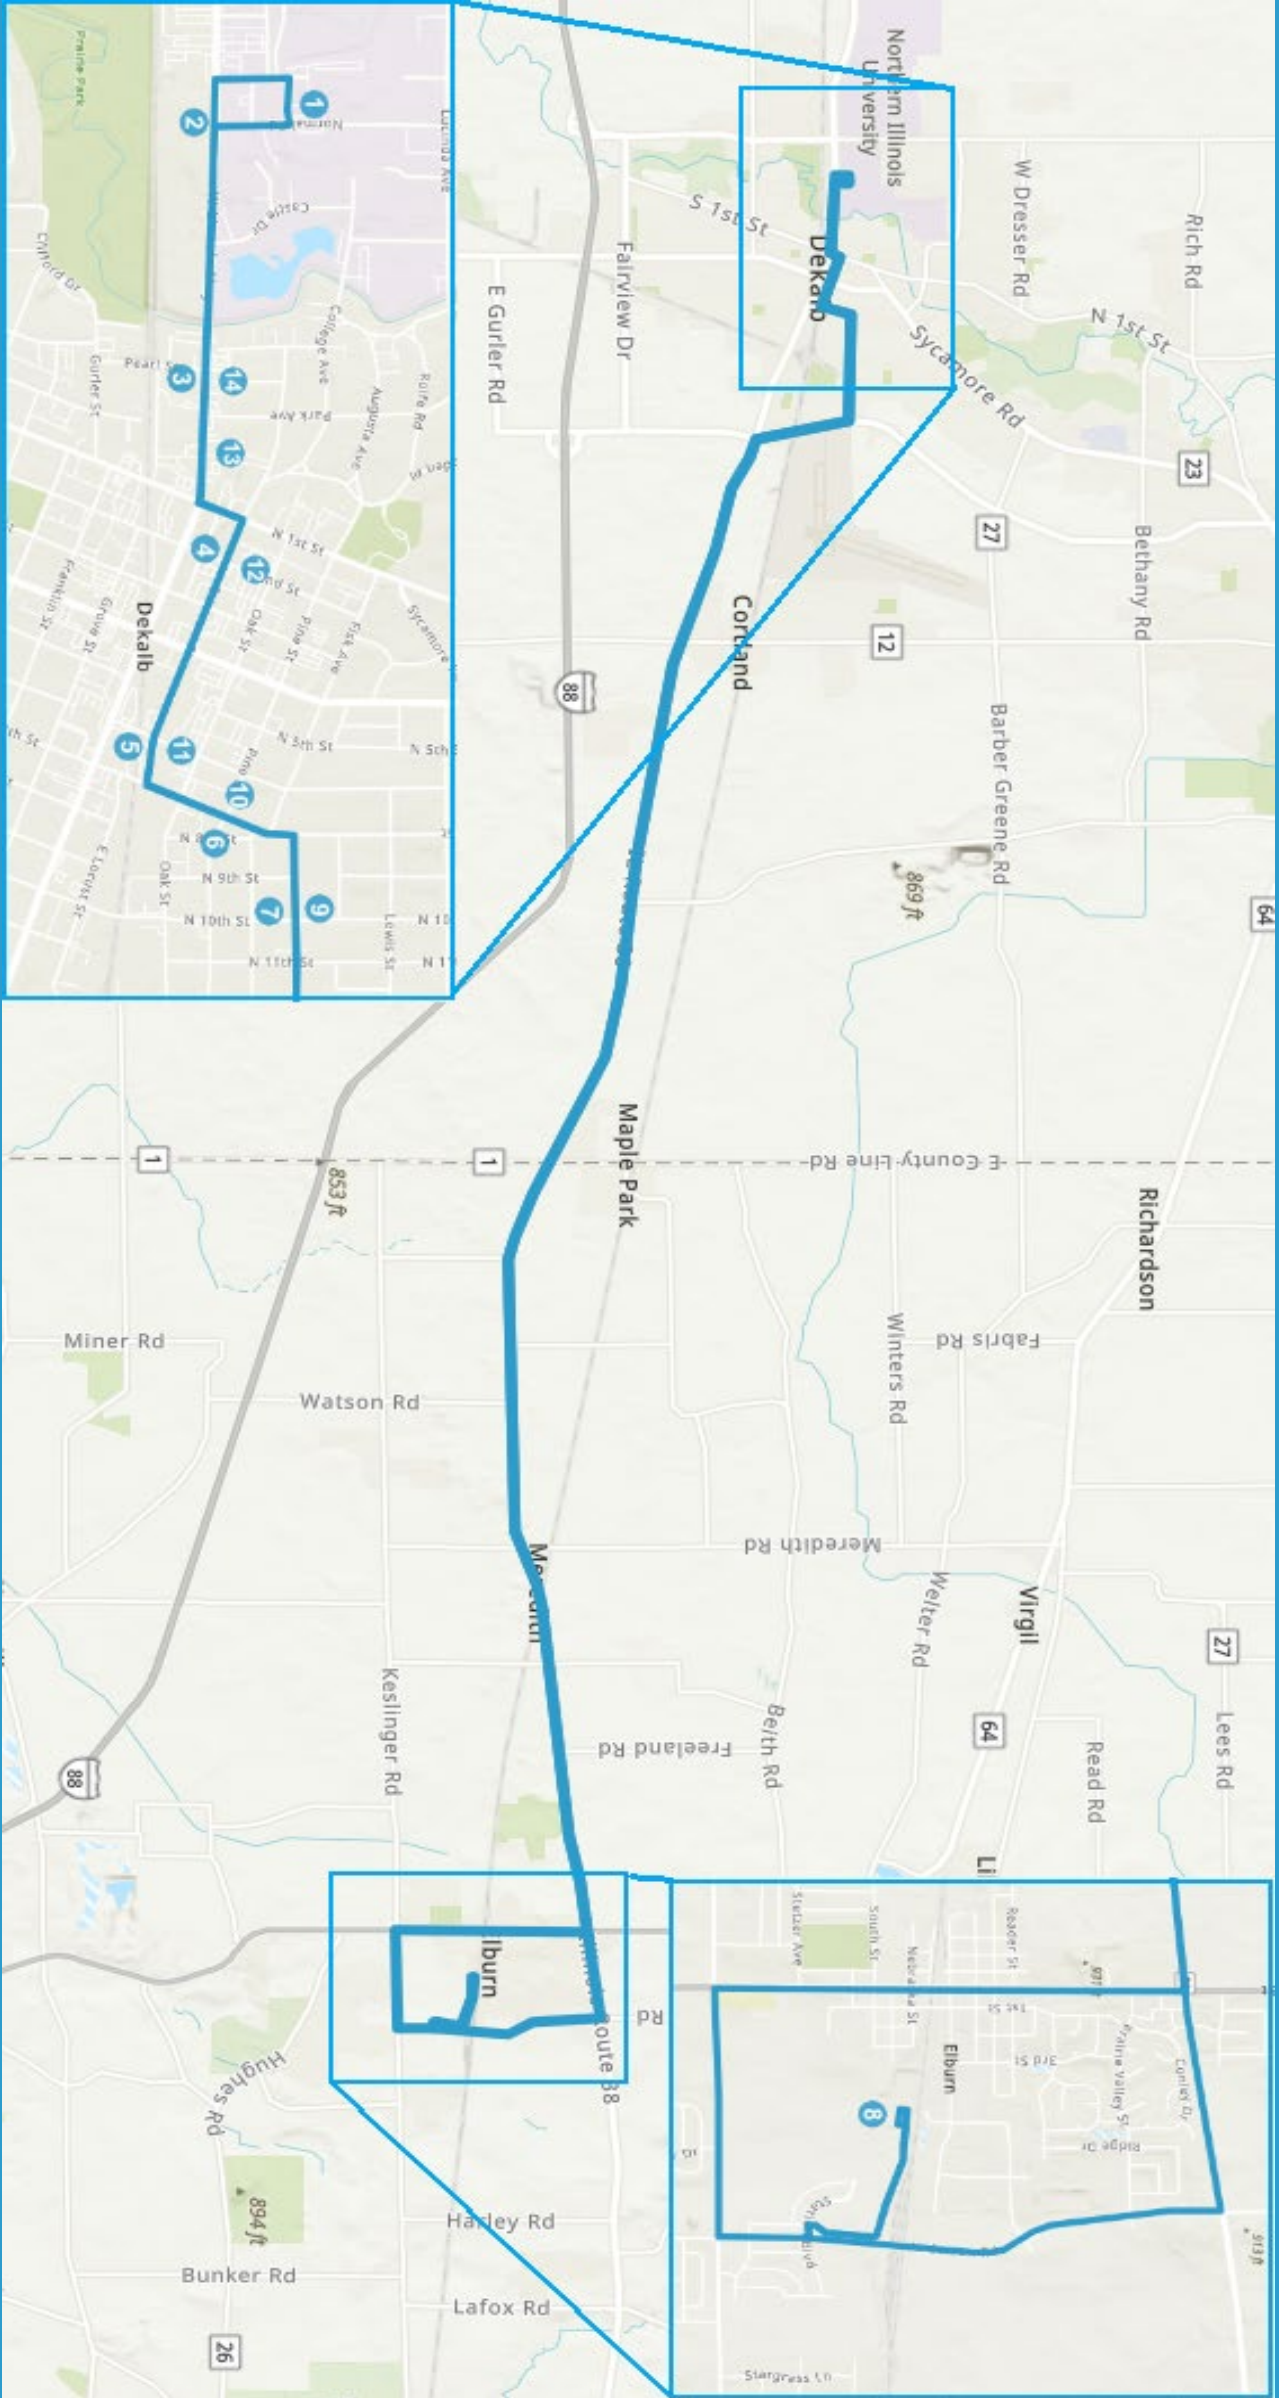

City of DeKalb Transit / Huskie Line

Servicing: NIU • Lincoln Hwy • Downtown DeKalb • Pleasant St • Elburn Train Station

Route 12 Full Service

Available Stops 12

1 W Locust St at Normal St WB LO	Stop #456	7 Pleasant St at N 10th St EB	Stop #667	13 W Lincoln Hwy at Park Ave	Stop #574
2 W Lincoln Hwy at Normal Rd EB	Stop #444	8 Elburn Metra Station Stop	Stop #662	14 W Lincoln Hwy at Pearl St WB	Stop #598
3 W Lincoln Hwy at Pearl St EB	Stop #536	9 Pleasant St at N 10th St WB	Stop #657	15 W Lincoln Hwy at Normal St WB	Stop #665
4 E Locust St at 2nd St EB	Stop #623	10 N 7th St at Pine St SB	Stop #591	16 W Locust St at Normal St WB LO	Stop #456
5 E Locust St at 6th St EB	Stop #624	11 E Locust St at 6th St WB	Stop #572		
6 N 7th St at Pine St NB	Stop #547	12 E Locust St at 2nd St WB	Stop #490