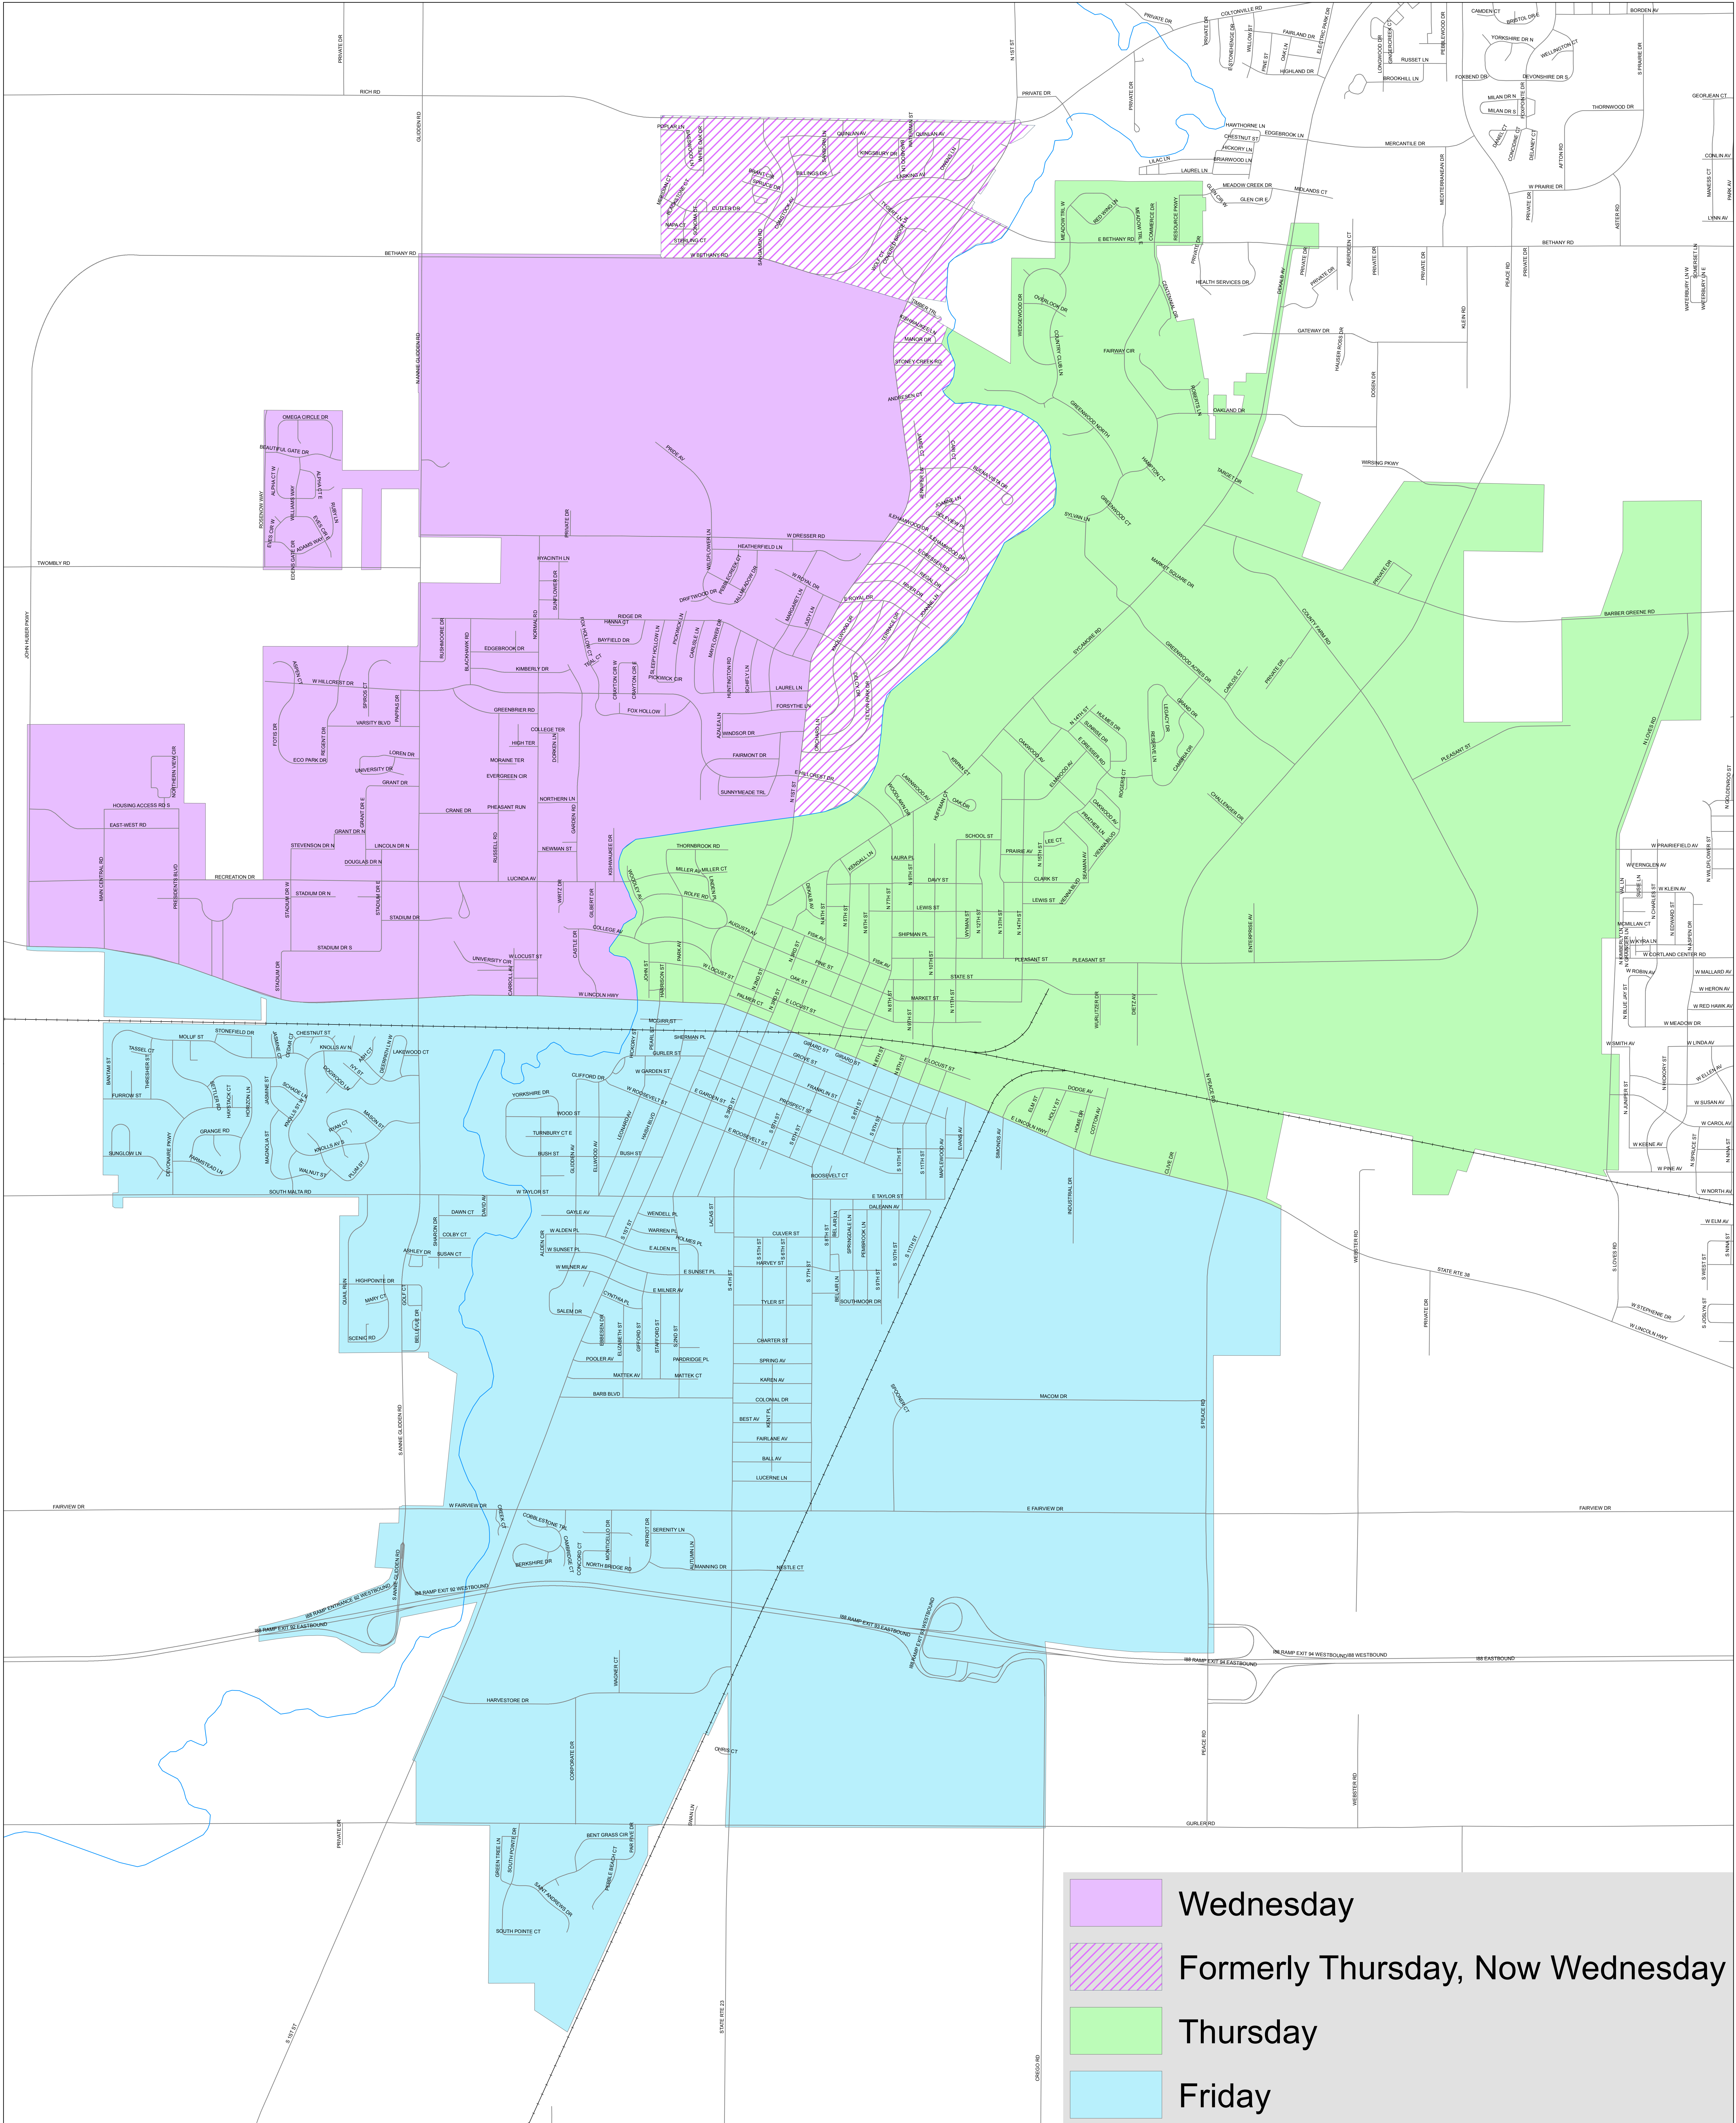

Garbage Collection Areas

- Wednesday
- Formerly Thursday, Now Wednesday
- Thursday
- Friday

File: \PW-Admin\Garbage Collection 2.mxd
 Created: 4/11/2018 DJE
 Last Updated: 9/10/2018 DJE