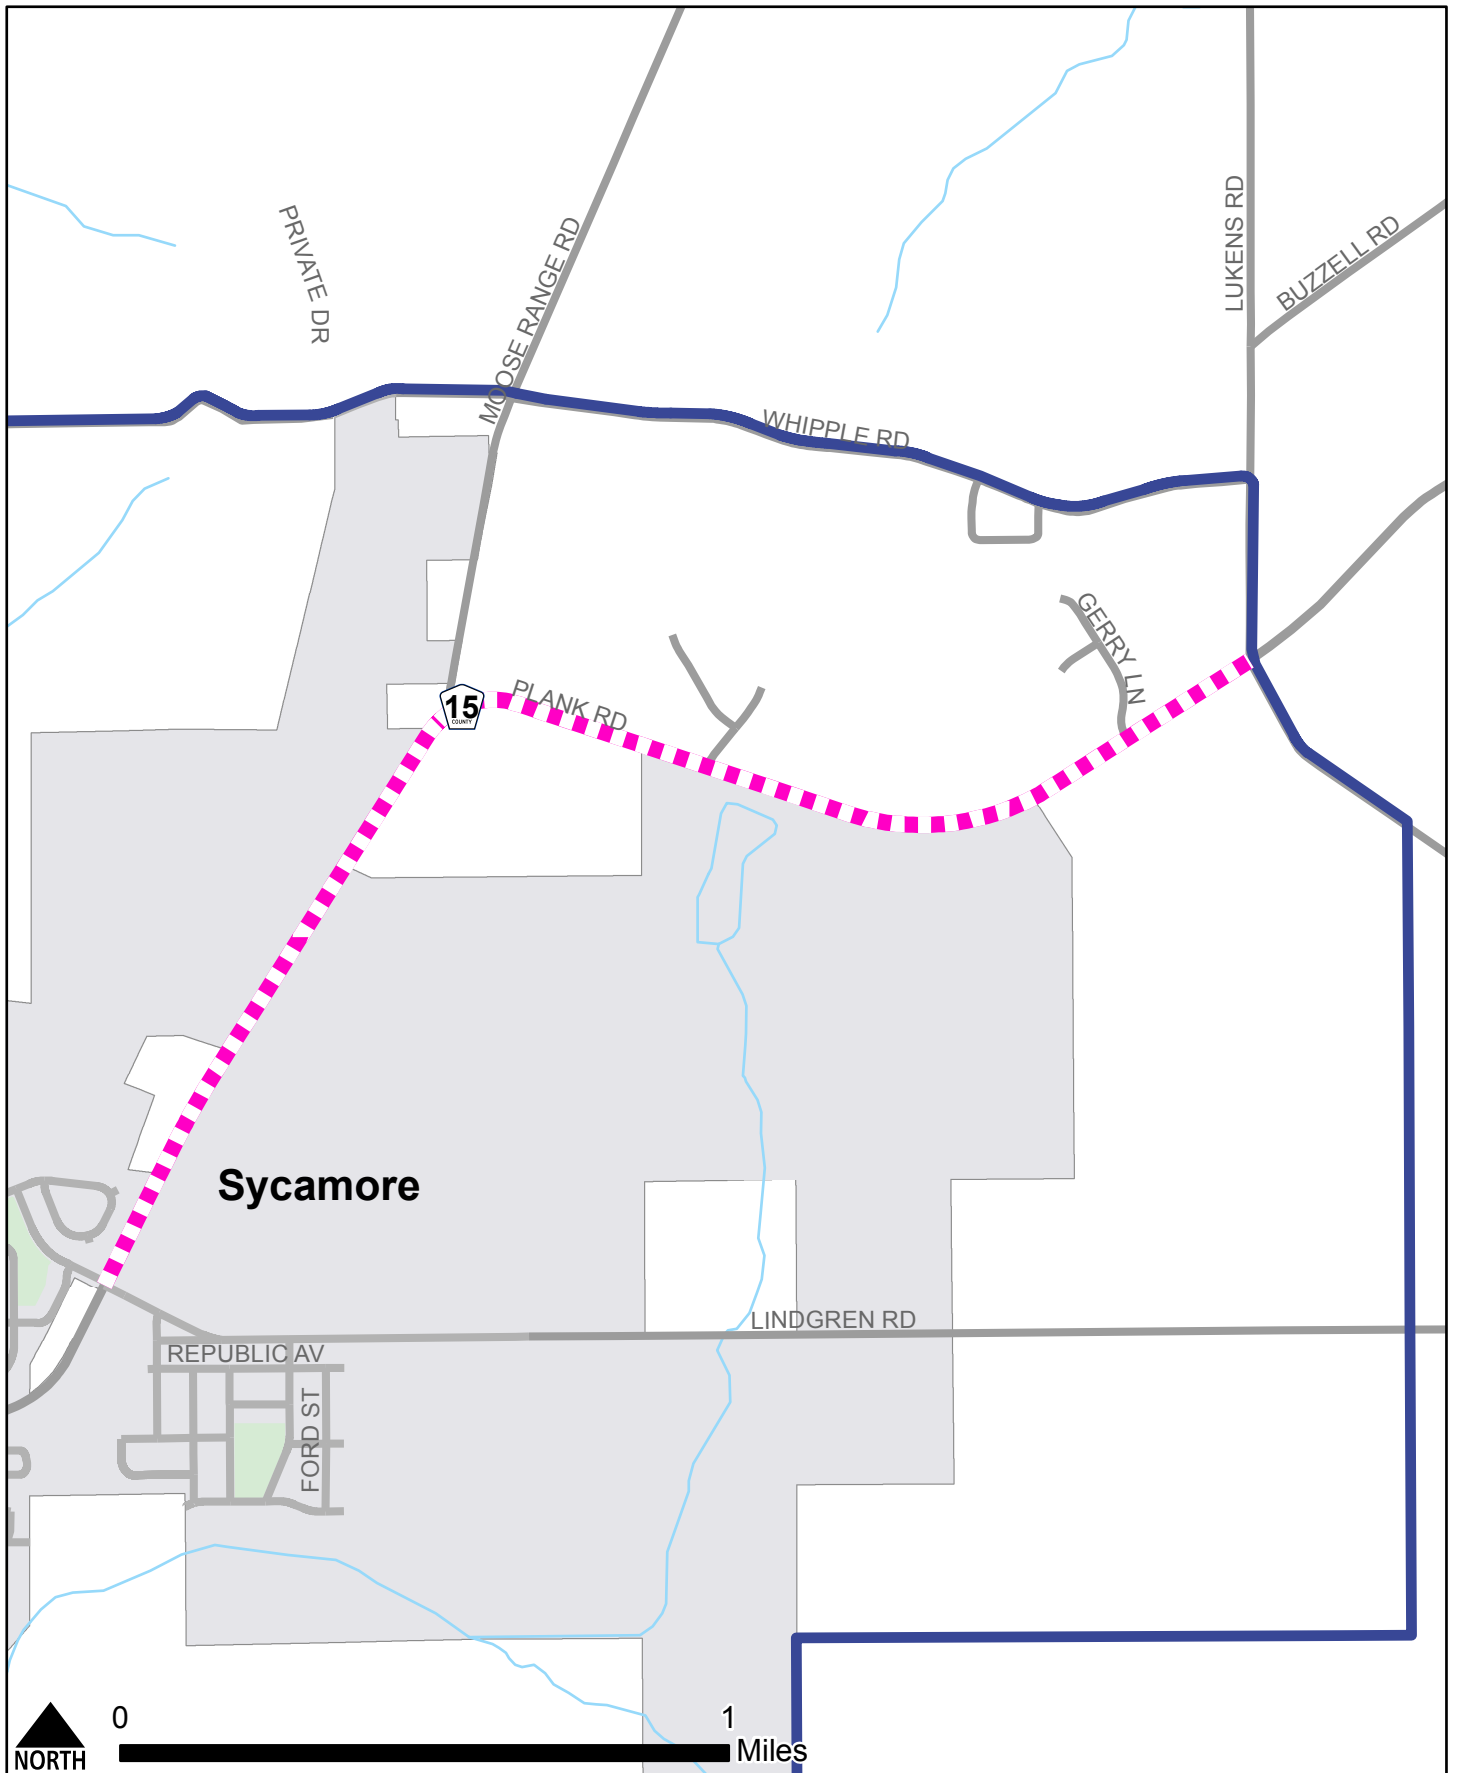

DSATS TIP 256

Created: 10/31/2017
FS

Legend

- Safety Shoulder & Intersection Lighting
- County Highway
- Urbanized Area Boundary
- Municipal
- Township