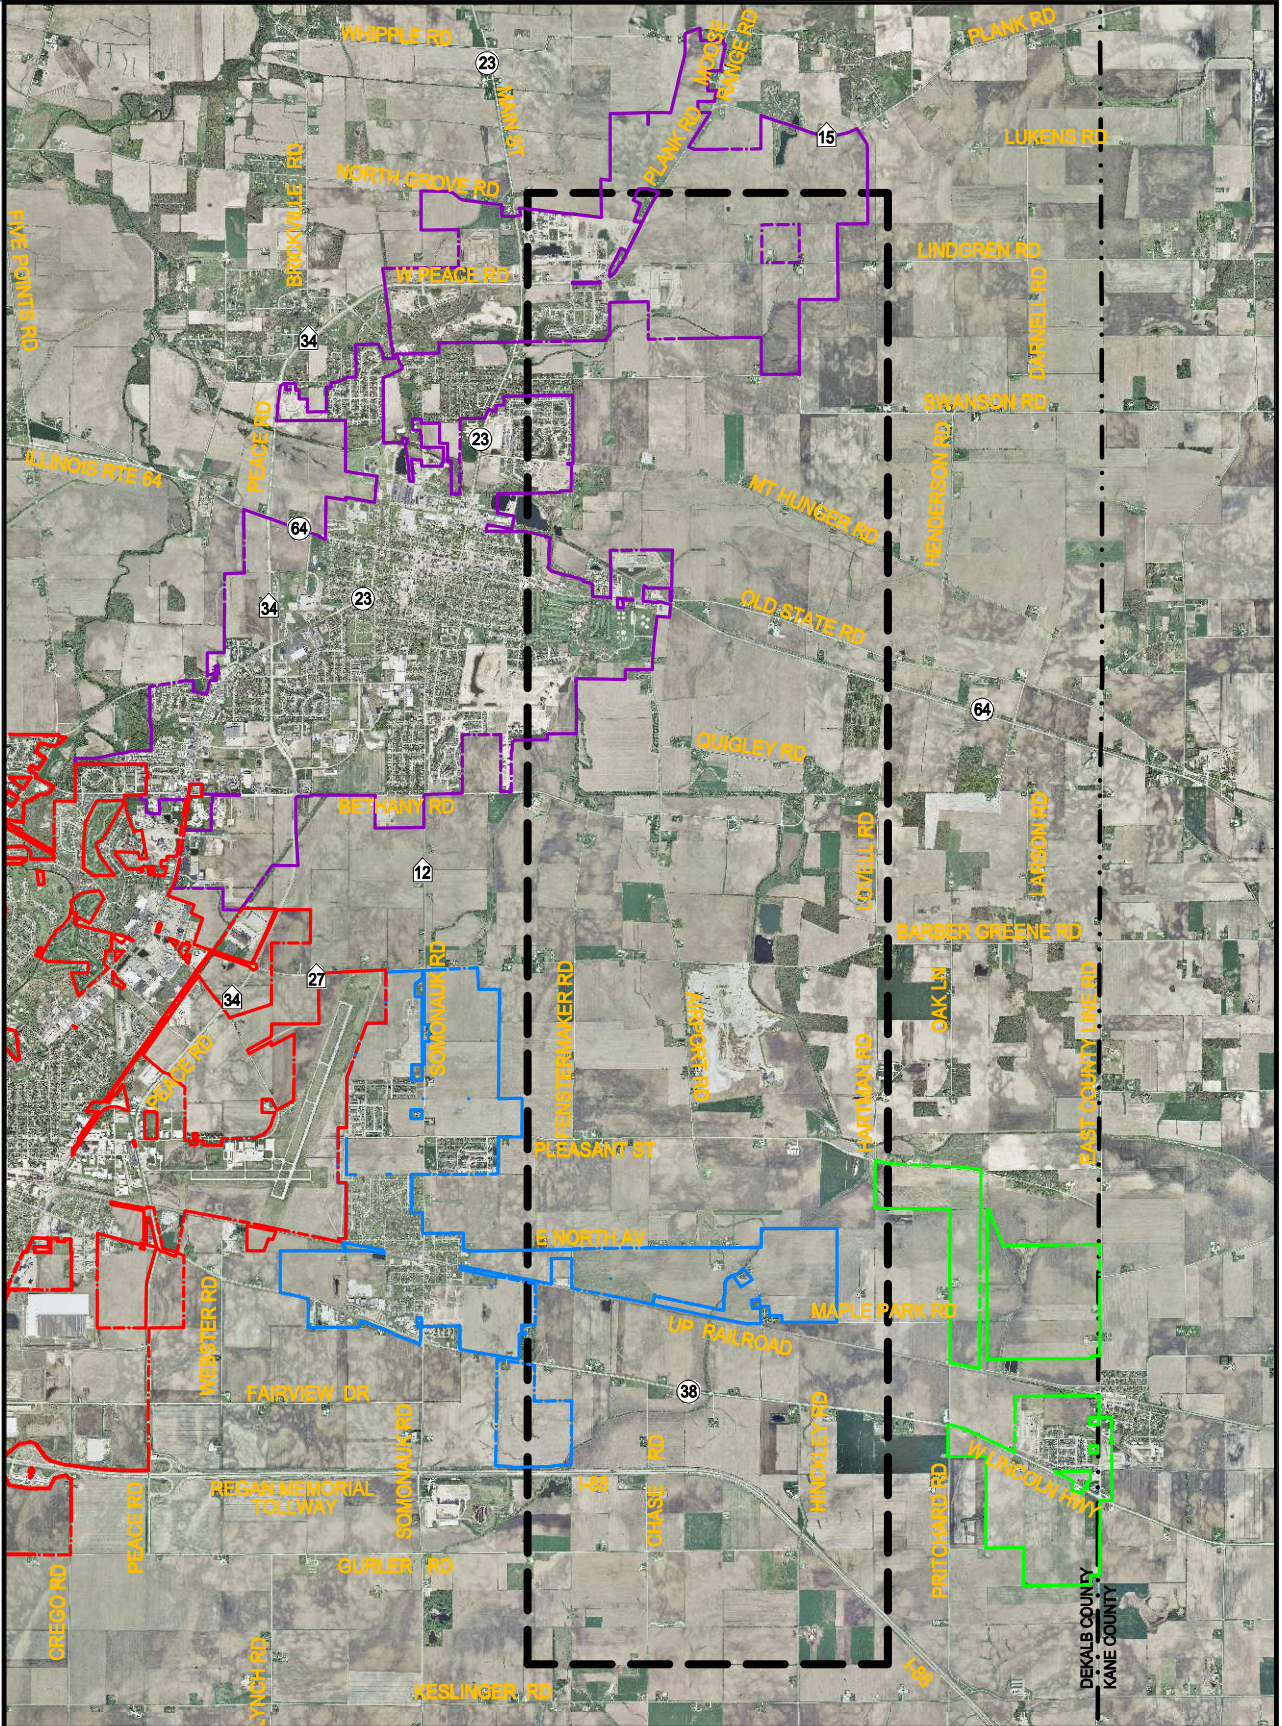

# EASTERN DSATS CORRIDOR STUDY

Aerial Photo source dot: Digital Globe, Inc. Spring 2006

DeKalb Boundary  
 Sycamore Boundary

Cortland Boundary

Maple Park Boundary

Limits of Study